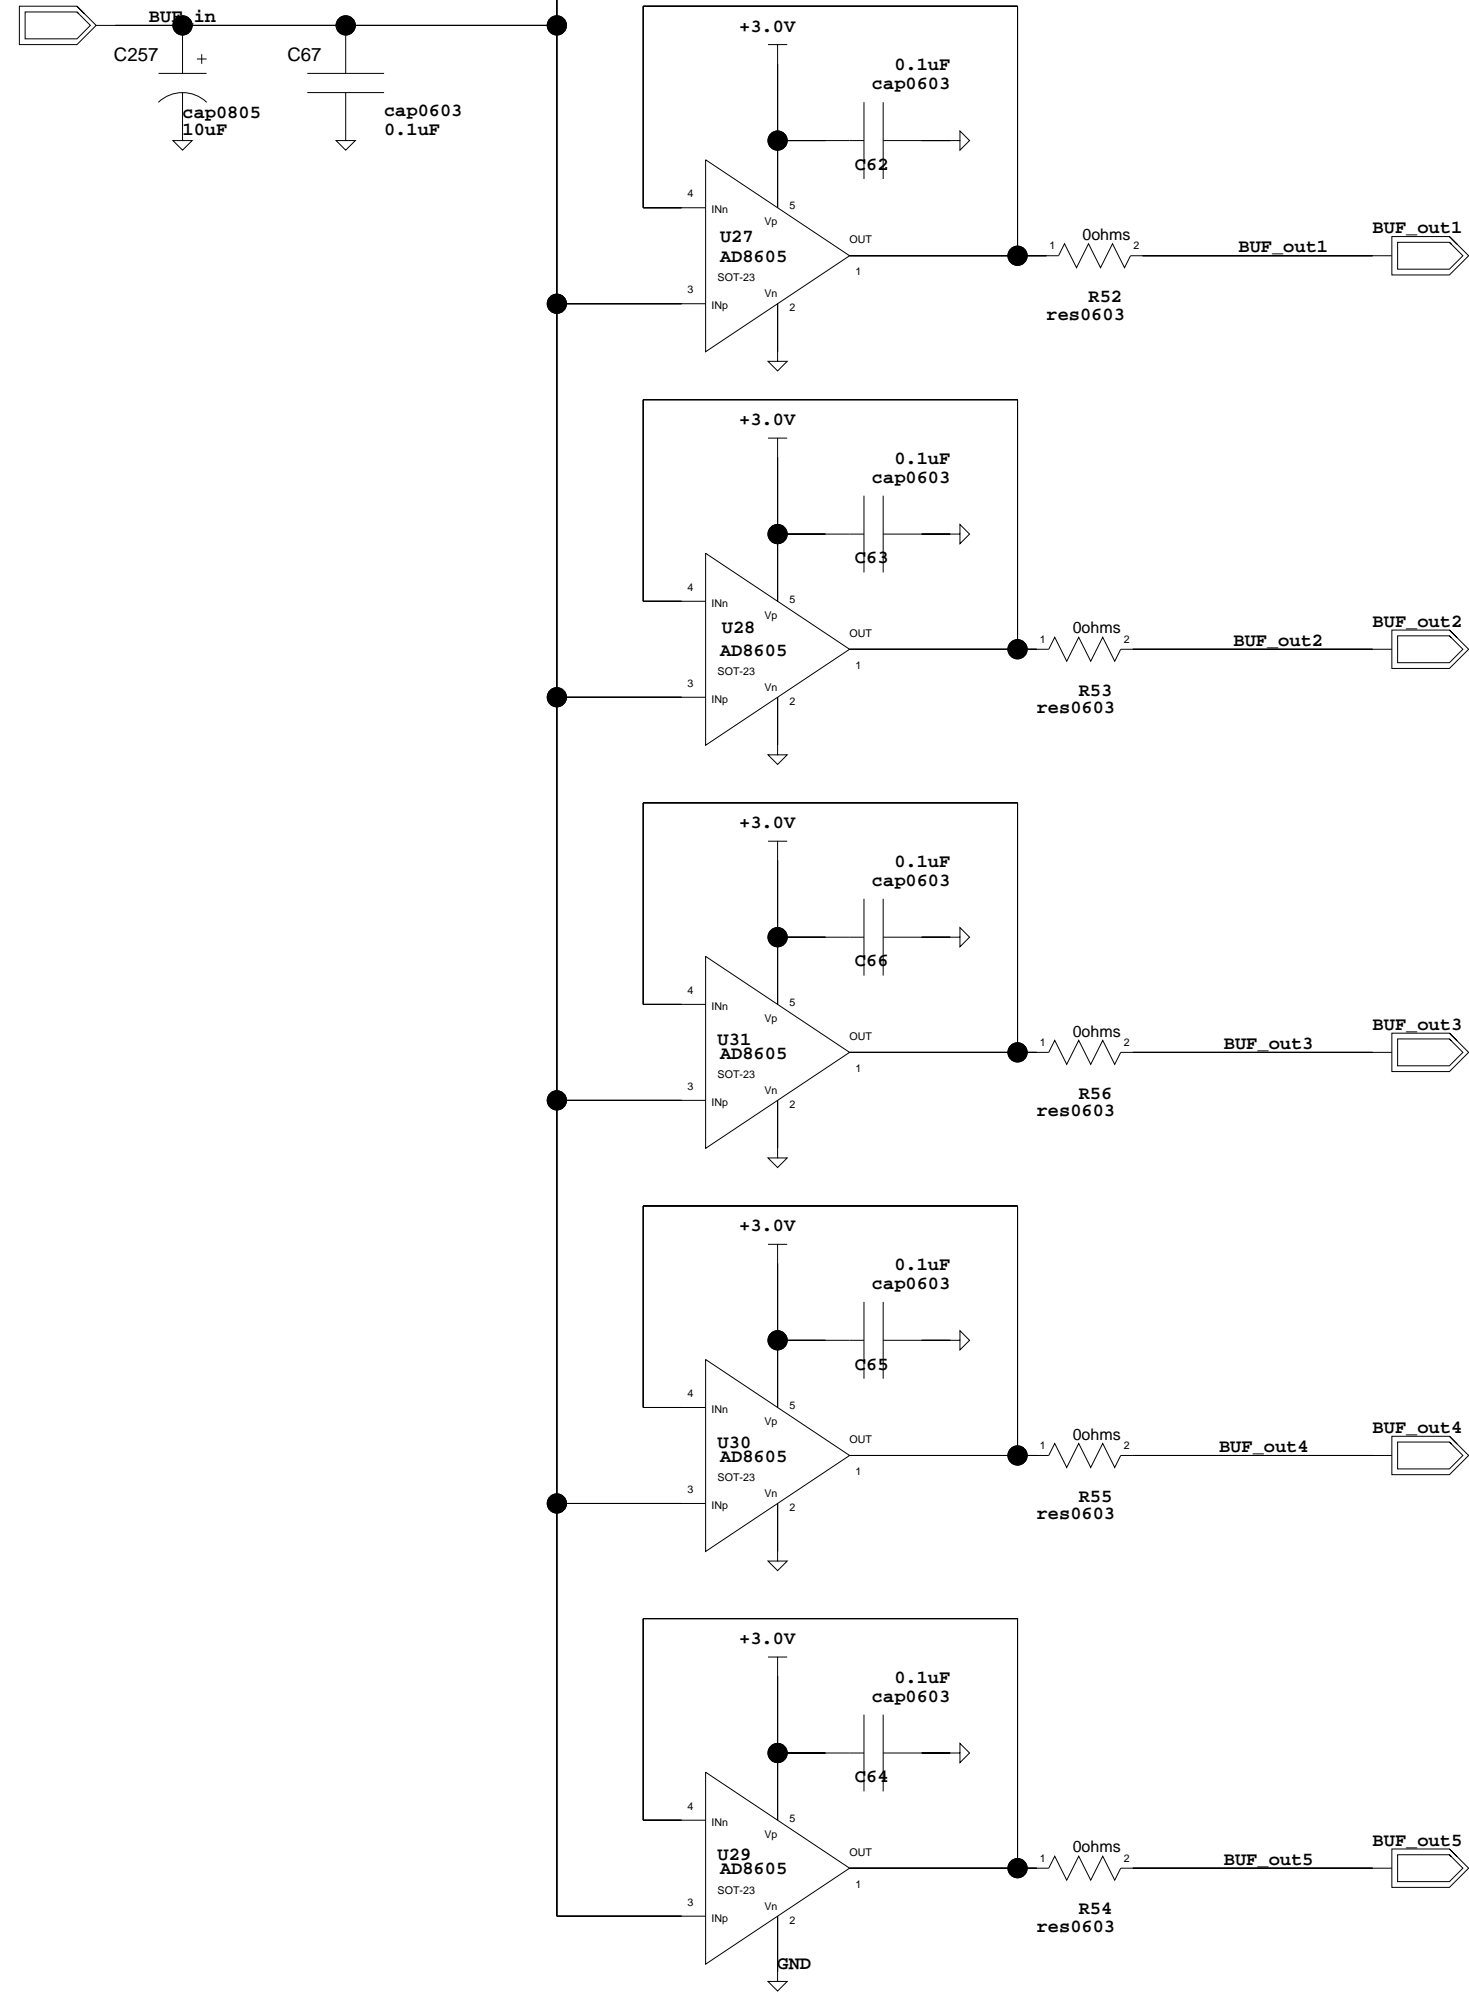

BUF_in

The University of Chicago

6x_buffer

SIZE D	DWG NO	REV
DRAWN BY Eric Oberla	SCALE	SHEET @SHEET of @SHEETTOTAL
		@DATETIME