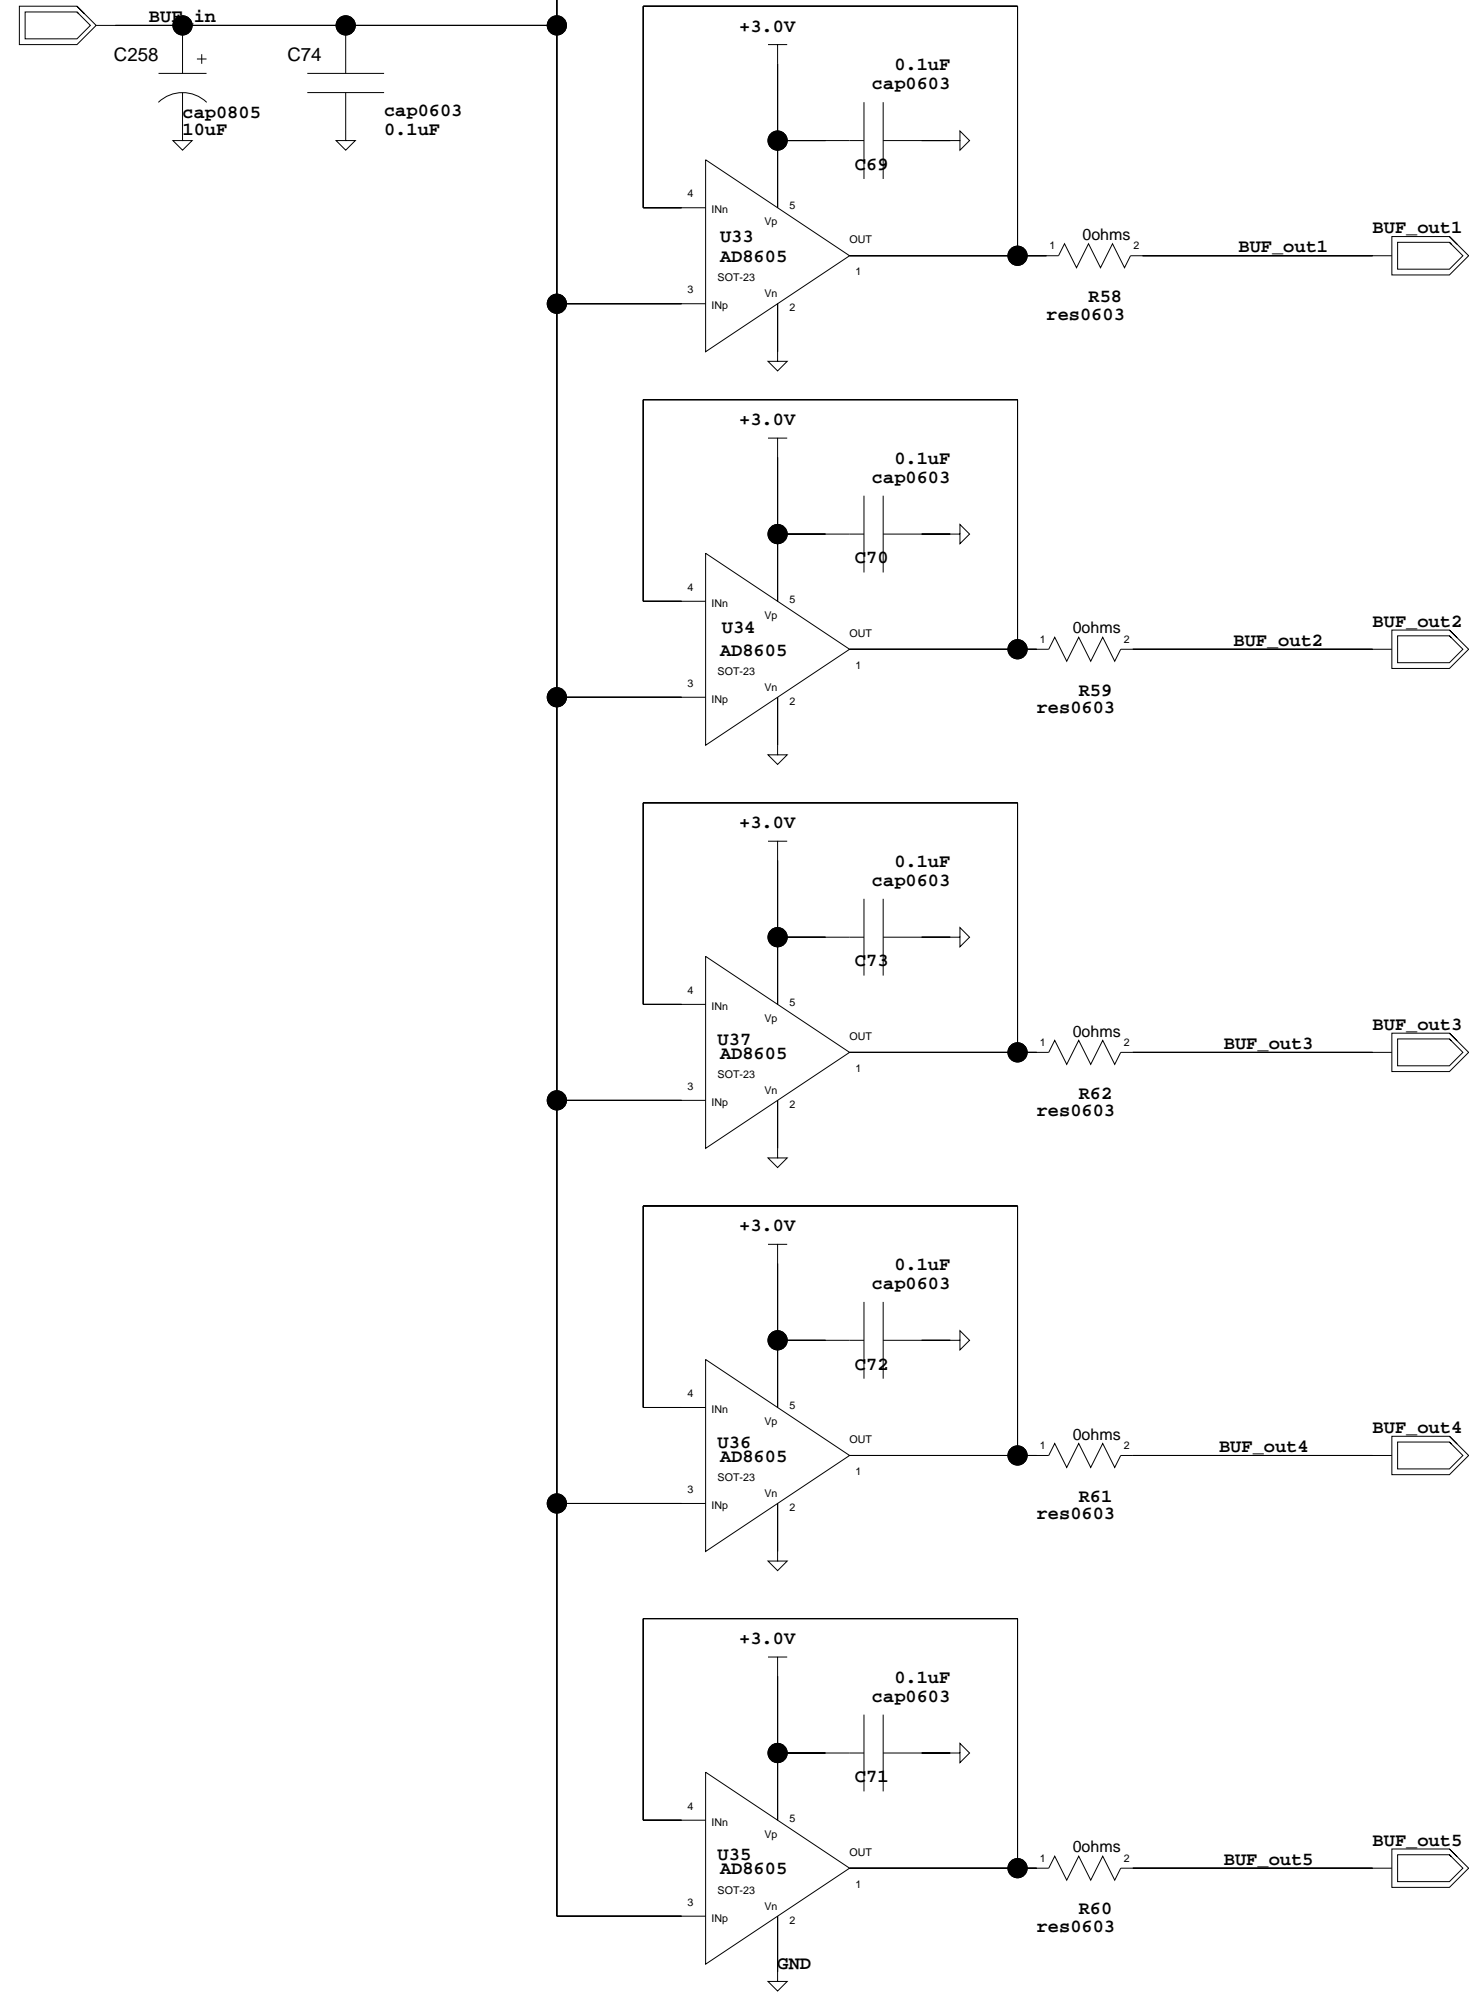

BUF_in

The University of Chicago

6x_buffer

SIZE D	DWG NO	REV
DRAWN BY Eric Oberla	SCALE	SHEET @SHEET of @SHEETTOTAL
		@DATETIME