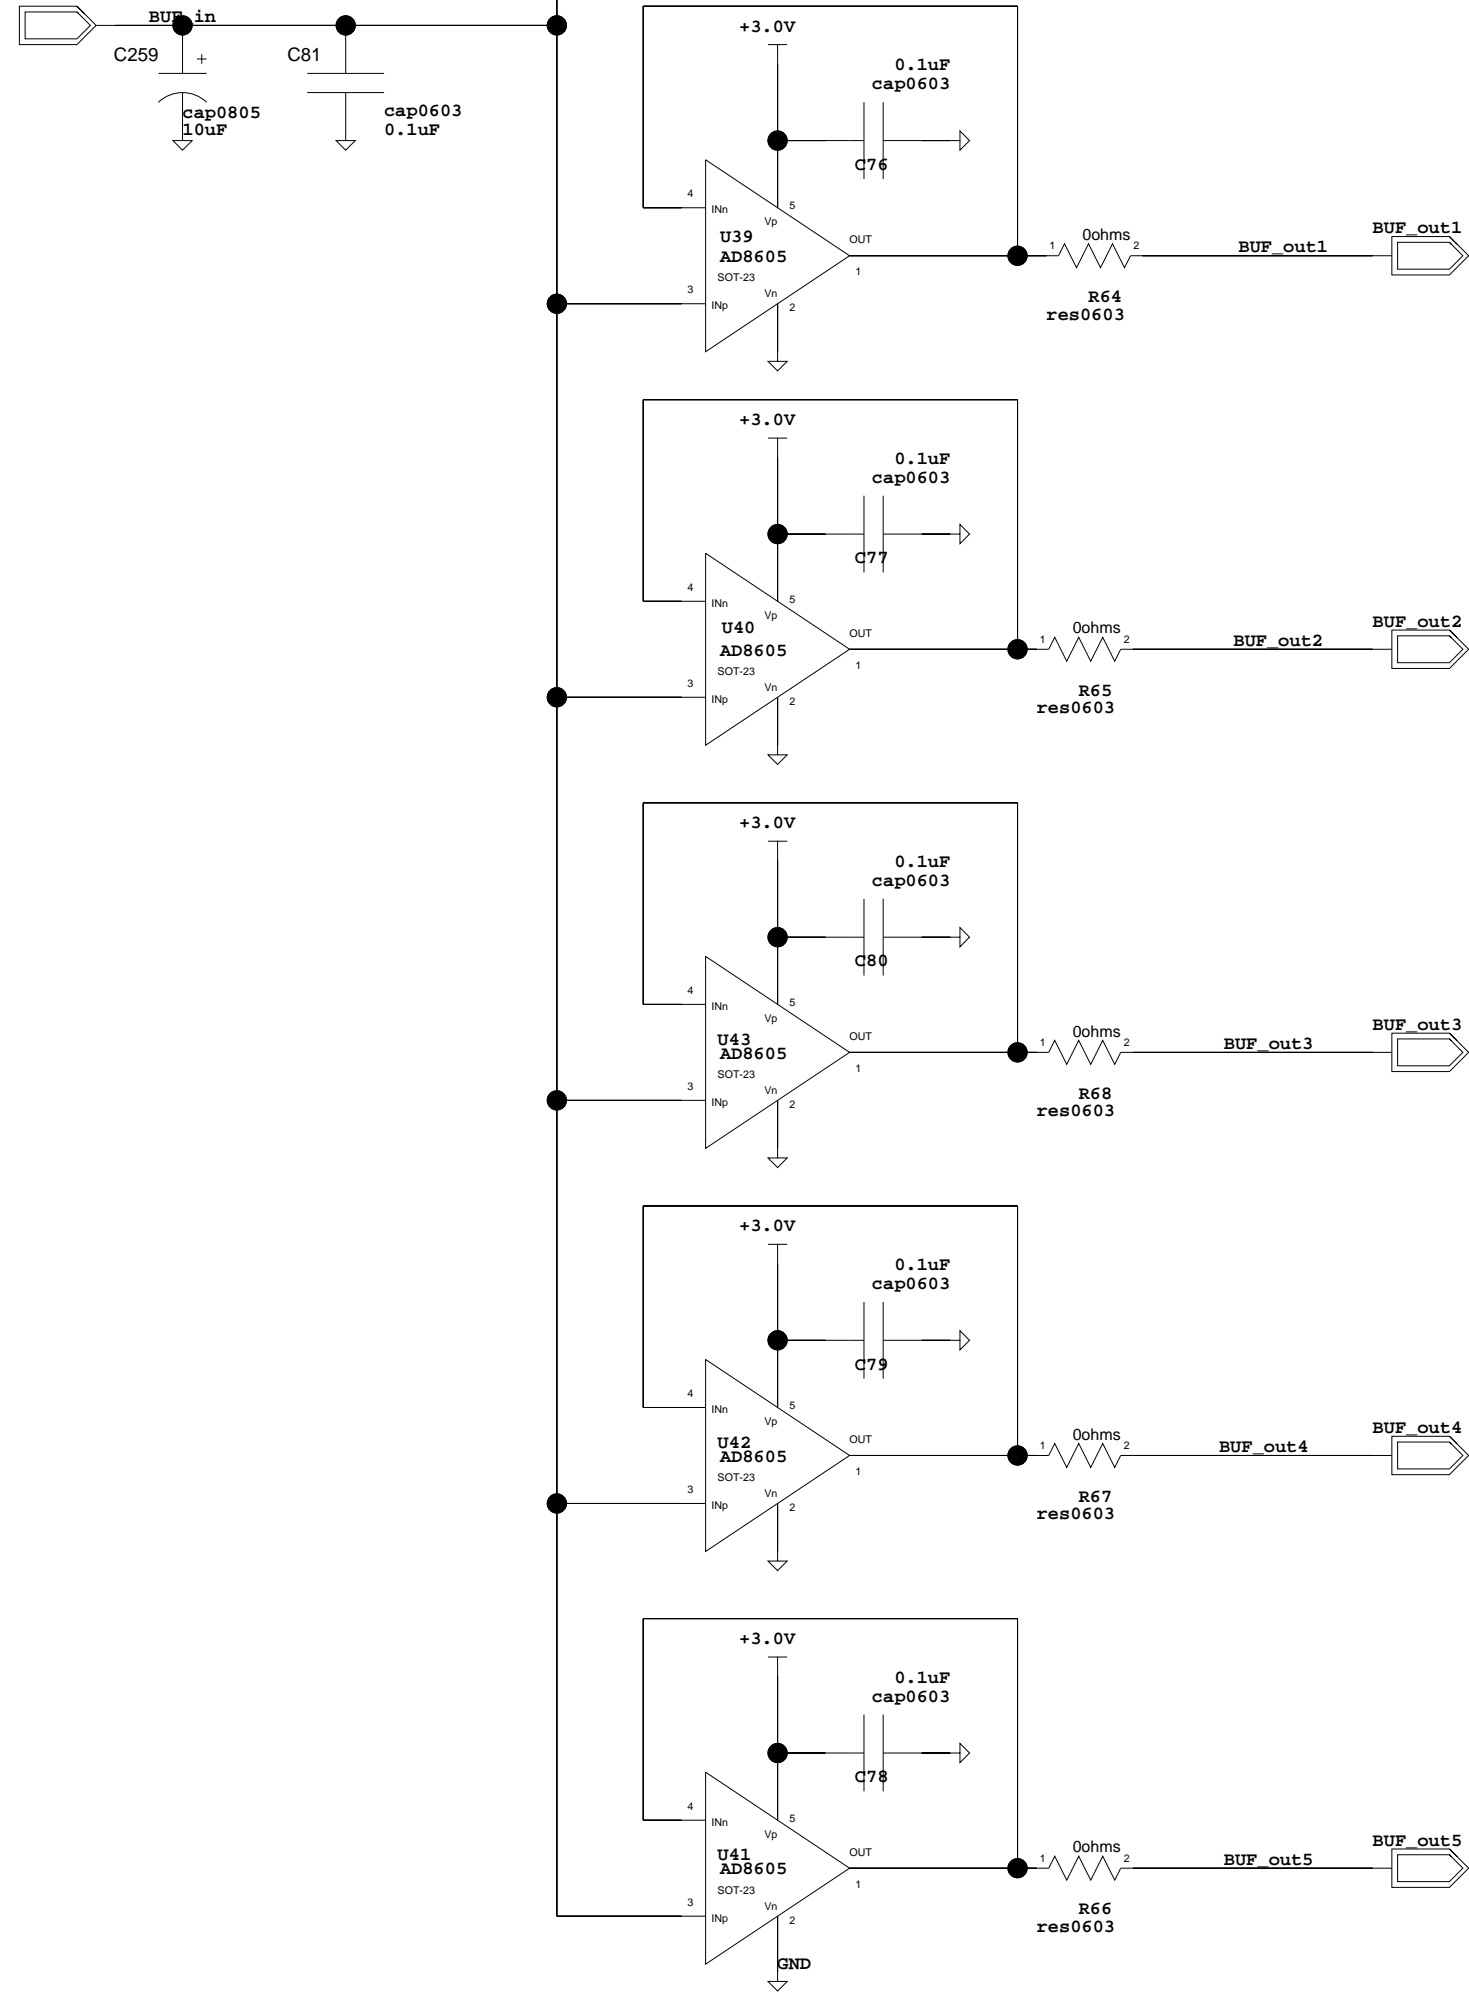

BUF_in

The University of Chicago

6x_buffer

SIZE	DWG NO	REV
D		
SCALE	SHEET @SHEET of @SHEETTOTAL	@DATETIME

DRAWN BY Eric Oberla