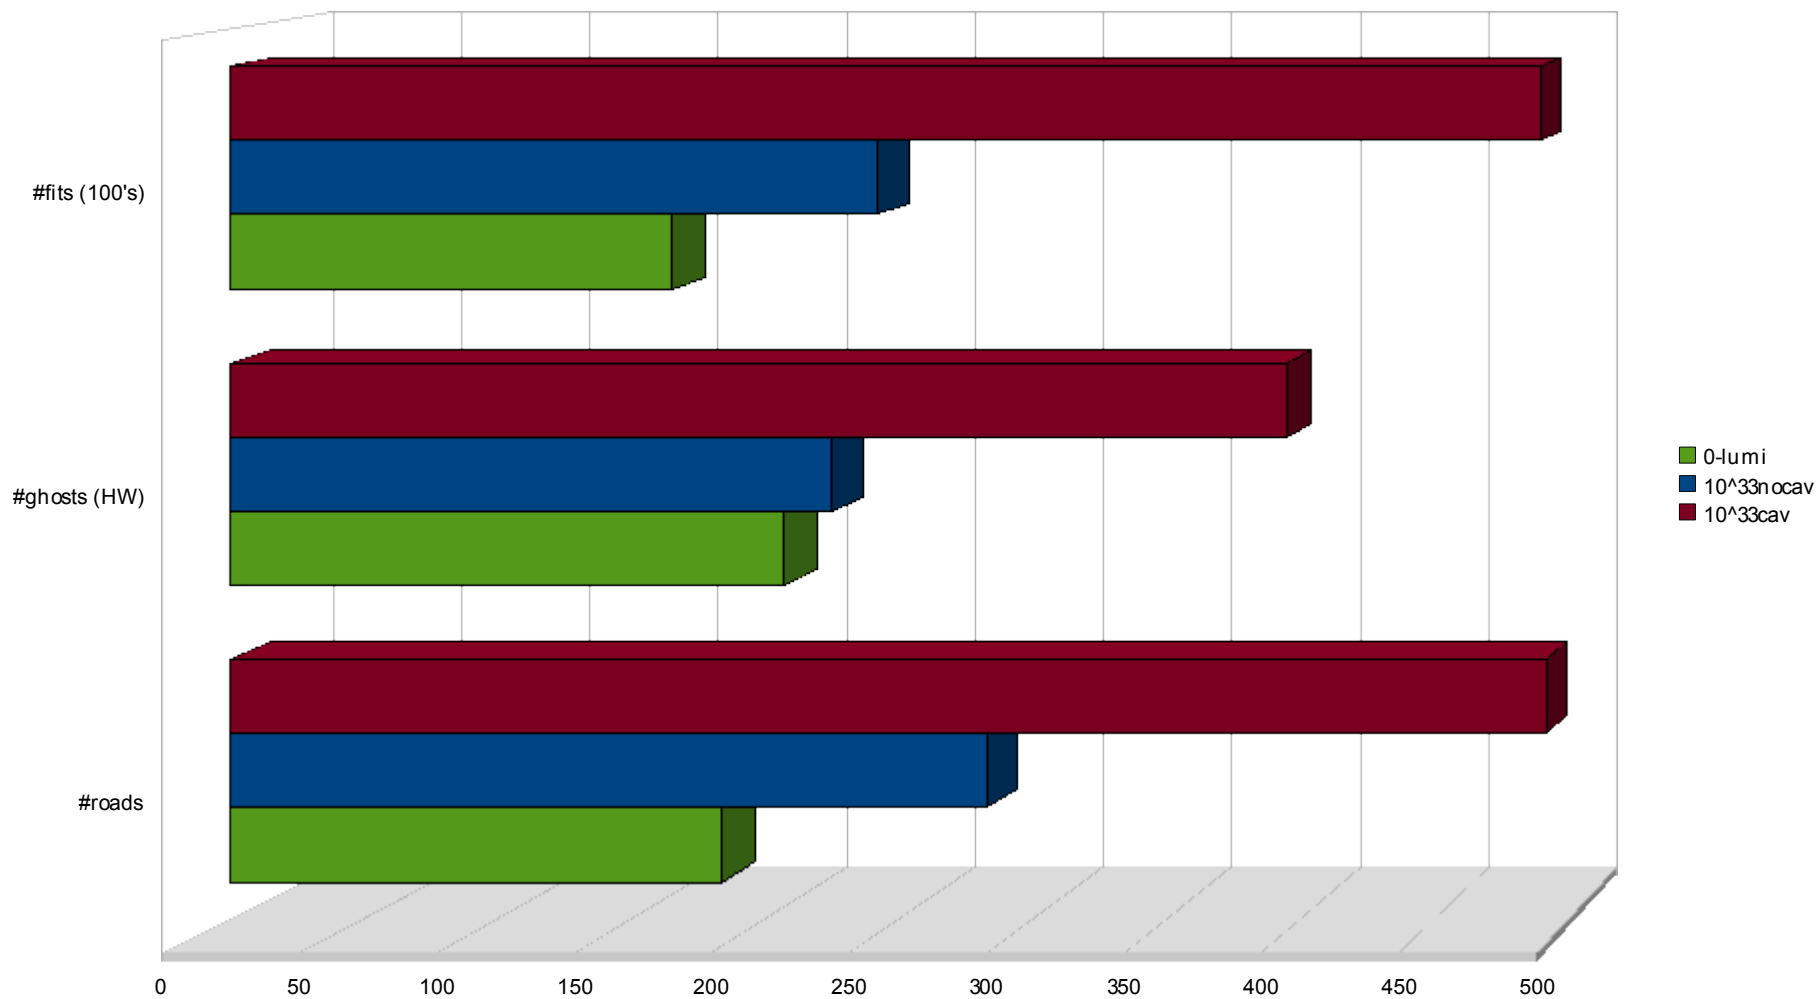

WH(120)bb – number of hits. BO="Barrel Only"

WH(120)bb – #roads and fits

Simulation – random seed probs

L	0										
R	1										
F	1										
S		21.84730573	-47.88366226	118.5966656	1	0	0	17	2	301	57
49											
S		21.84825586	-47.87574726	118.9965862	1	0	0	17	2	301	58
29											
S		21.89815967	-47.87884675	118.996529	1	0	0	17	2	302	58
L	0										
R	1										
F	1										
S		21.84730573	-47.88366226	118.5966656	1	0	0	17	2	301	57
29											
S		21.89720953	-47.88676176	118.5966084	1	0	0	17	2	302	57
16											
S		21.89815967	-47.87884675	118.996529	1	0	0	17	2	302	58