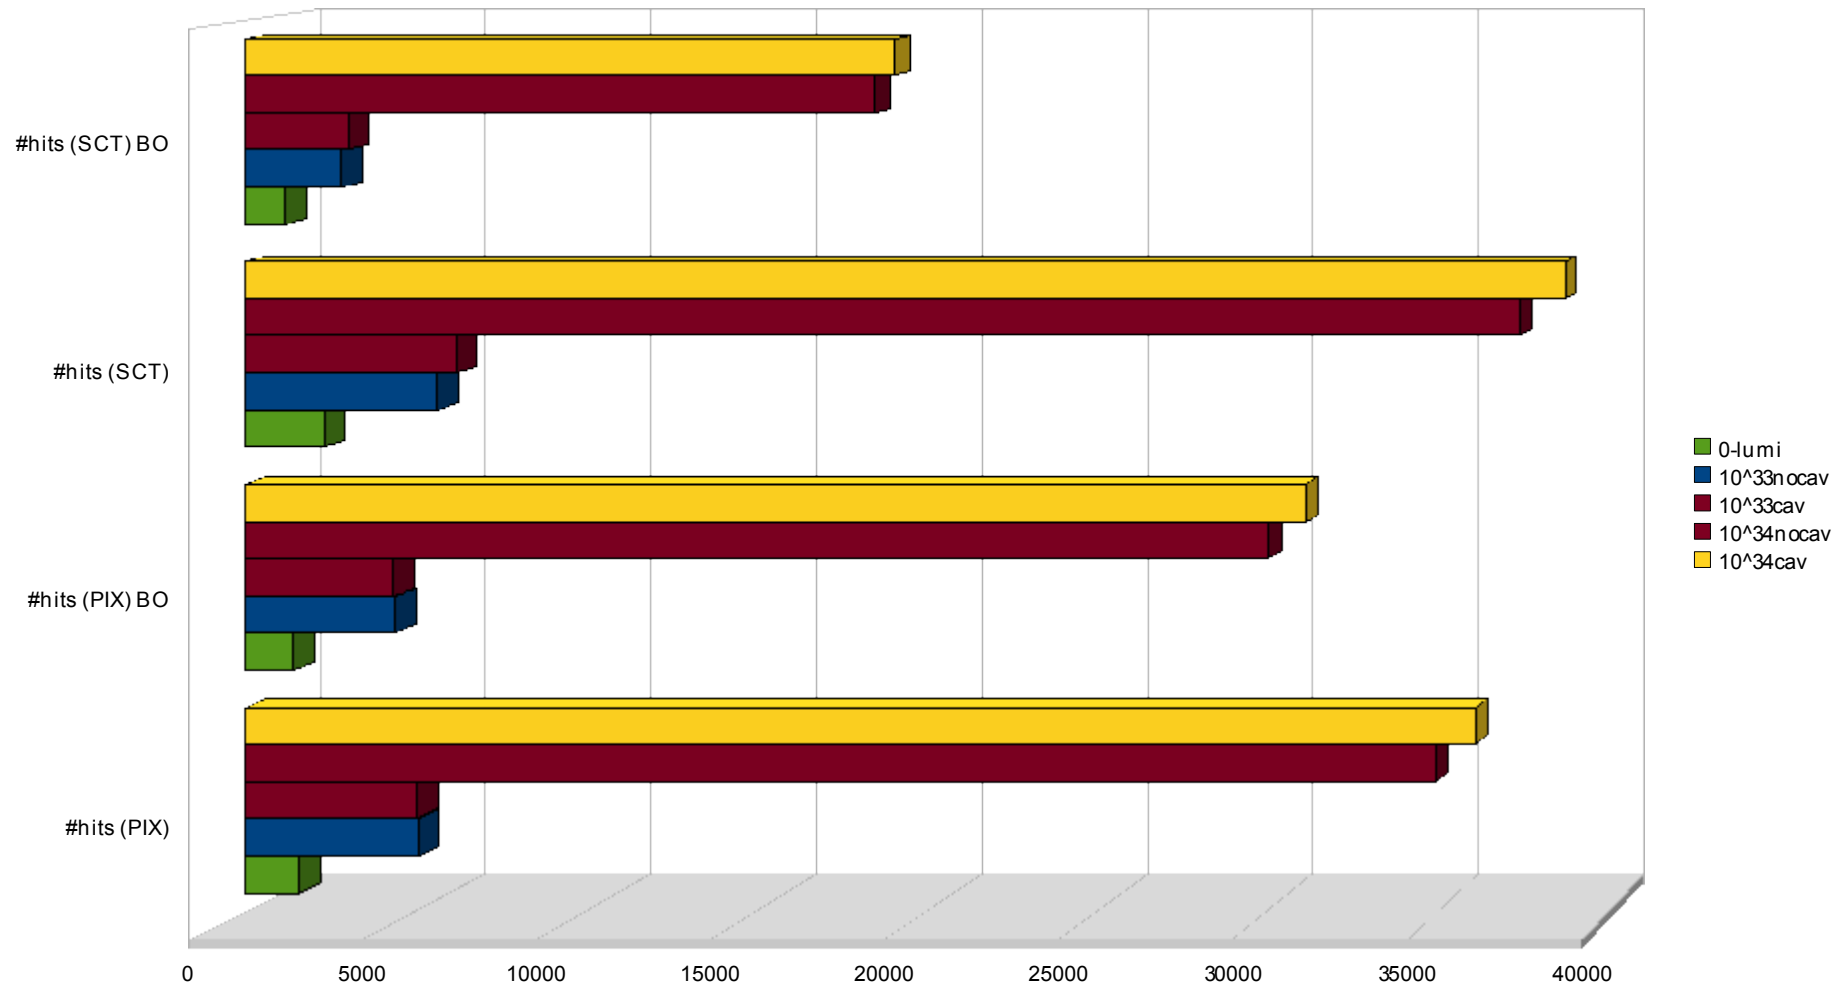

WH(120)bb – number of hits. BO="Barrel Only"

WH(120)bb – #roads and fits

Simulation – random seed probs

L	0										
R	1										
F	1										
S		21.84730573	-47.88366226	118.5966656	1	0	0	17	2	301	57
49											
S		21.84825586	-47.87574726	118.9965862	1	0	0	17	2	301	58
29											
S		21.89815967	-47.87884675	118.996529	1	0	0	17	2	302	58
L	0										
R	1										
F	1										
S		21.84730573	-47.88366226	118.5966656	1	0	0	17	2	301	57
29											
S		21.89720953	-47.88676176	118.5966084	1	0	0	17	2	302	57
16											
S		21.89815967	-47.87884675	118.996529	1	0	0	17	2	302	58